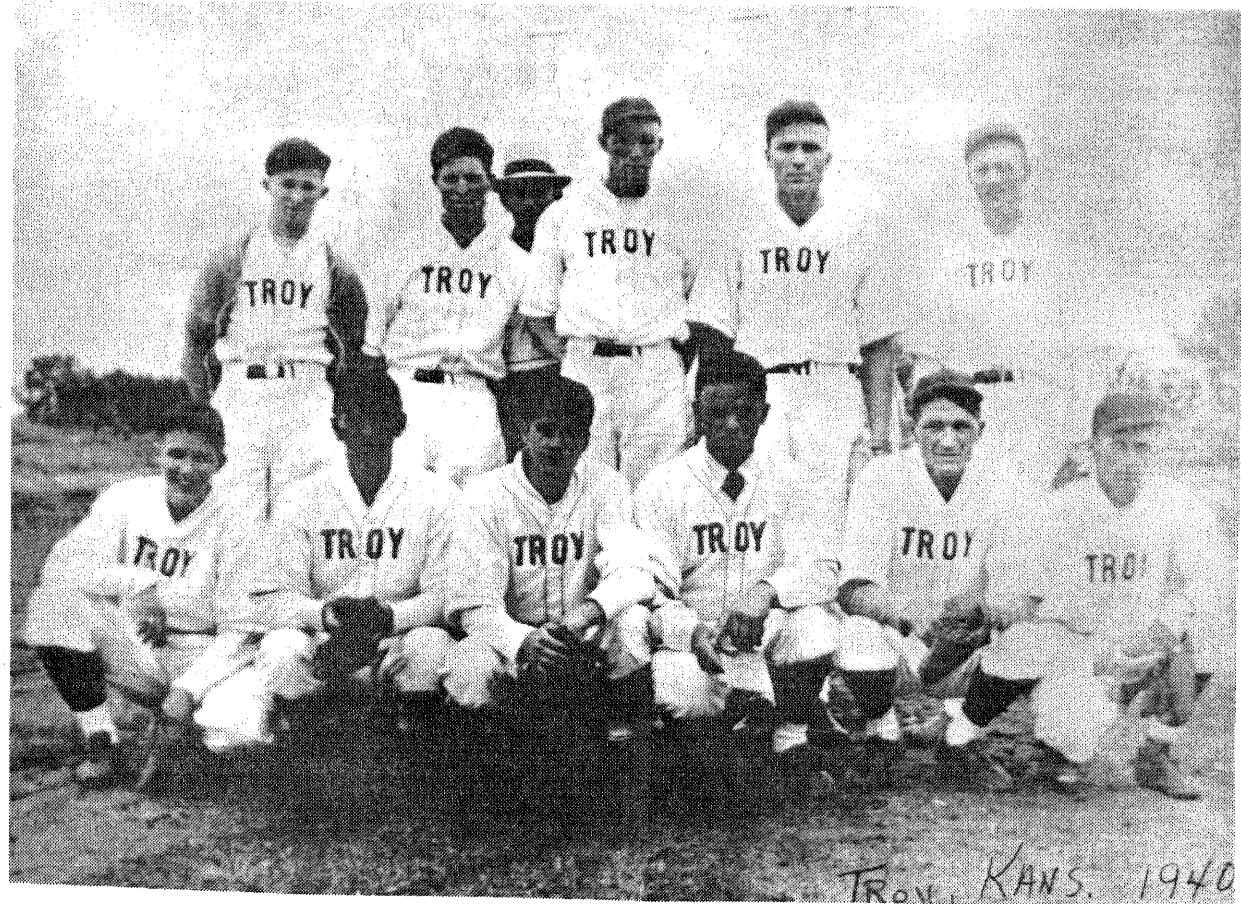

# Troy Baseball Team - 1940

The above photo was submitted by Mrs. Elmer Stewart and pictures the 1940 Troy baseball team. Front row, left to right: Red Baltezor, Pat McKernan, Pete Brown, E. Clary, Elmer Stewart, and Francis Emerich.

Back row, same order: Harold Seske, Phil Guthrie, George Wykert, (no first name given) Pasley and Harvey Stiles. The umpire (Gibson) is standing at rear.

# 1926 - 1927 Baseball Team

The baseball team picture above was submitted by Cecil Knight, utility. Not shown: Ralph (Happy) Frakes, pitcher; Cain. Mr. Cain was able to identify all the players by name and nickname. Top row (l-r): Floyd (Dutch) Knigh, mgr; Luther (Pooter) Blevins, outfield; Henry (Chic) Foley, 2nd base; Buster McNemee, outfield; Lawrence (Wally) Karr, catcher; Cecil (Cec) Cain, pitcher. Front row (l-r): Spot, mascot; Emil Sigrist, 3rd base; Eugene (Gene). Front: James (Jimmy) Wildon (Pee Wee) Burbridge, catcher; Blish Hills, sometimes S.S. Team was sponsored and equipped by R.G. (Gool) Lafzelere of the Ford Motor Co. Picture taken against grandstand at old County Fairgrounds at which home games were played. The team was undefeated in 1927.