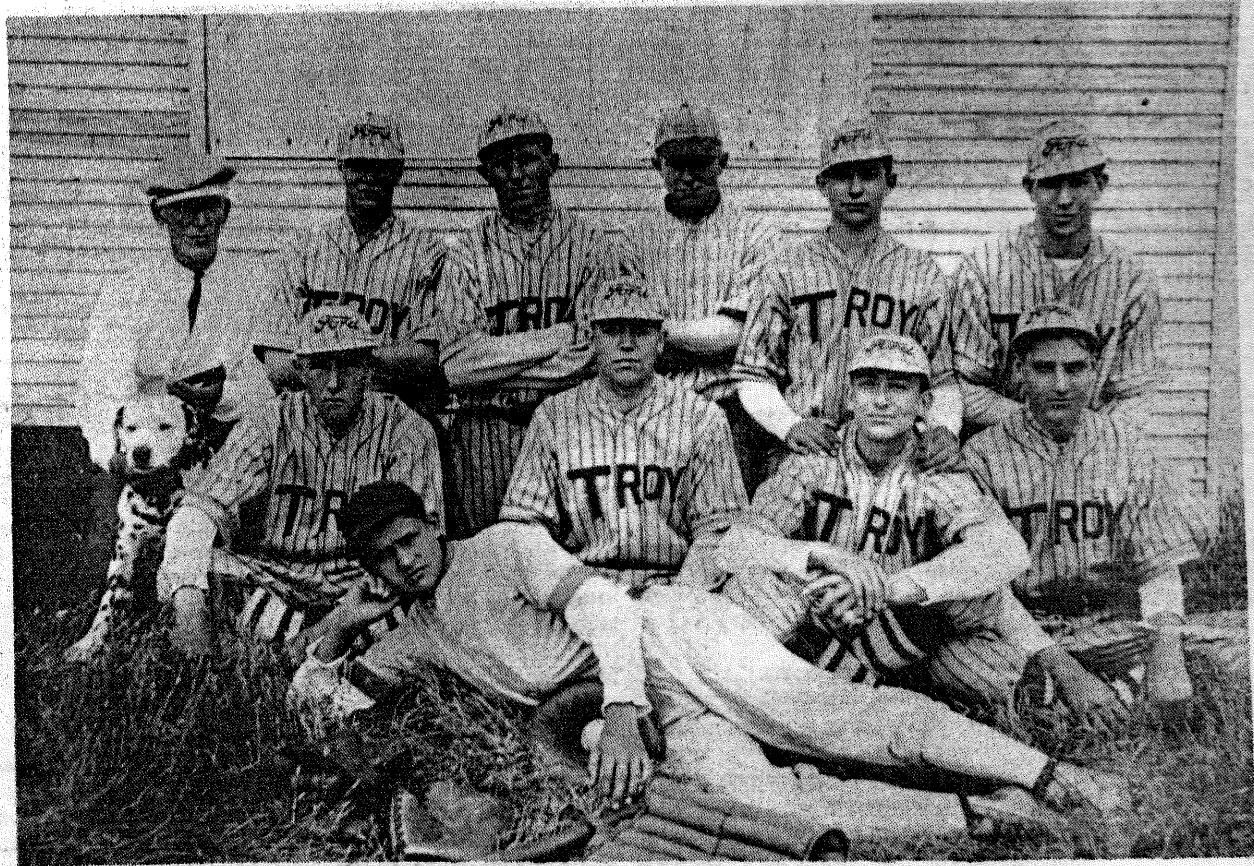

# Troy Baseball Team - 1940

The above photo was submitted by Mrs. Elmer Stewart and pictures the 1940 Troy baseball team. Front row, left to right: Red Baltezor, Pat McKernan, Pete Brown, E. Clary, Elmer Stewart, and Francis Emerich.

Back row, same order: Harold Seske, Phil Guthrie, George Wykert, (no first name given) Pasley and Harvey Stiles. The umpire (Gibson) is standing at rear.

# 1926 - 1927 Baseball Team

The baseball team picture above was submitted by Cecil Knight, utility. Not shown: Ralph (Happy) Frakes, pitcher; Cain. Mr. Cain was able to identify all the players by name and nickname. Top row (l-r): Floyd (Dutch) Knigh, mgr; Luther (Pooter) Blevins, outfield; Henry (Chic) Foley, 2nd base; Buster McNemee, outfield; Lawrence (Wally) Karr, catcher; Cecil (Cec) Cain, pitcher. Front row (l-r): Spot, mascot; Emil Sigrist, 3rd base; Eugene (Gene). Front: James (Jimmy) Wildon (Pee Wee) Burbridge, catcher; Blish Hills, sometimes S.S. Team was sponsored and equipped by R.G. (Gool) Lafzelere of the Ford Motor Co. Picture taken against grandstand at old County Fairgrounds at which home games were played. The team was undefeated in 1927.